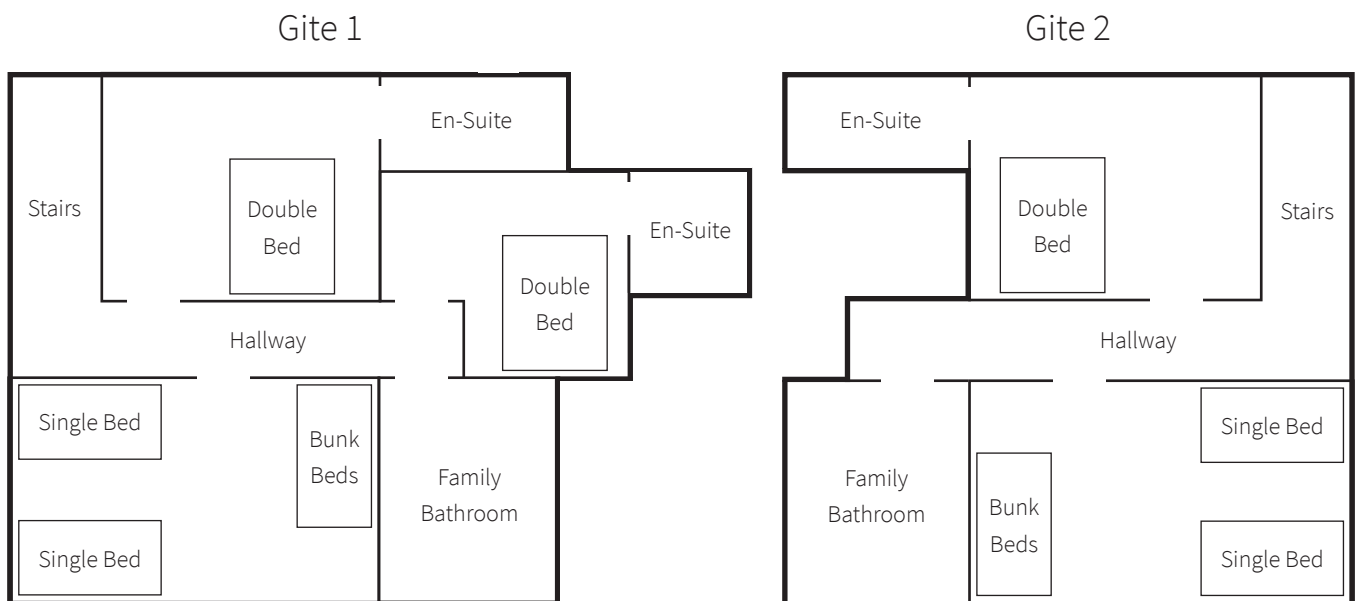

La Borie Gites Floor Plan

Ground Floor

1st Floor

Scale: 1cm = 1m

For further information about the layout of the gites at La Borie, please submit an enquiry via www.laboriegites.com or email contact@laboriegites.com.