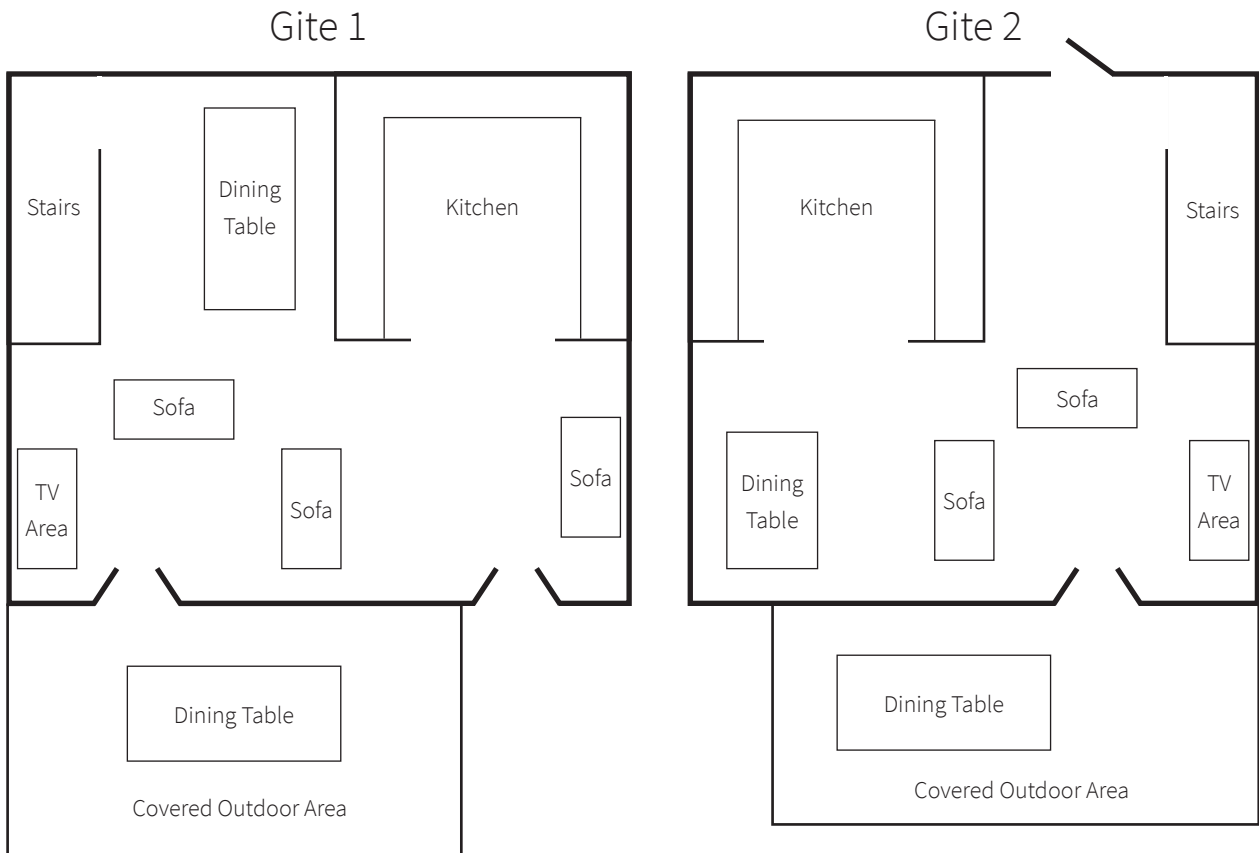

La Borie Gites Floor Plan

Ground Floor

1st Floor

Scale: 1cm = 1m

For further information about the layout of the gites at La Borie, please submit an enquiry via www.laboriegites.com or email contact@laboriegites.com.